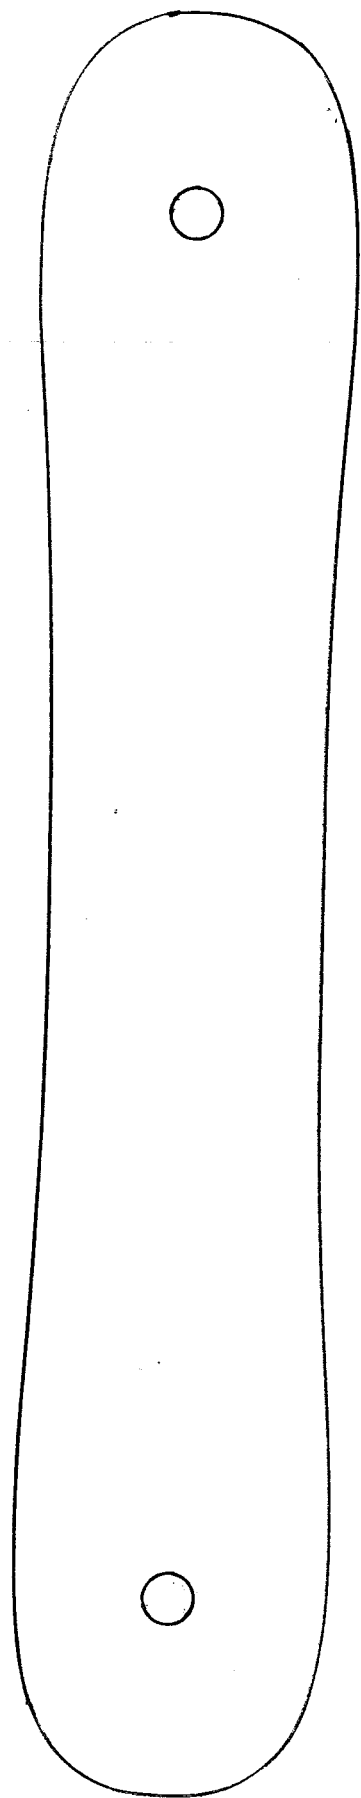

10A-86084

9" FAIRLEAD

316 SS

← 27mm →

← 50mm →

DIMENSIONS

LENGTH 235mm

WIDTH 40mm

HOLES 8mm