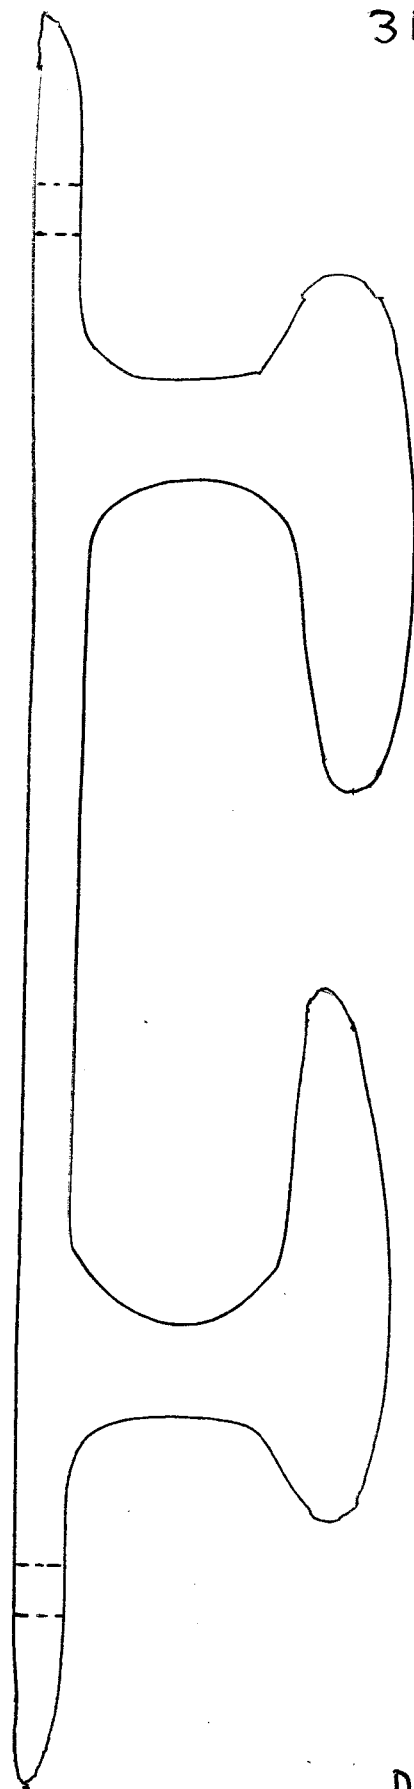

10A-86084

9" FAIRLEAD

316 SS

← 27mm →

← 50mm →

DIMENSIONS

LENGTH 235mm

WIDTH 40mm

HOLES 8mm